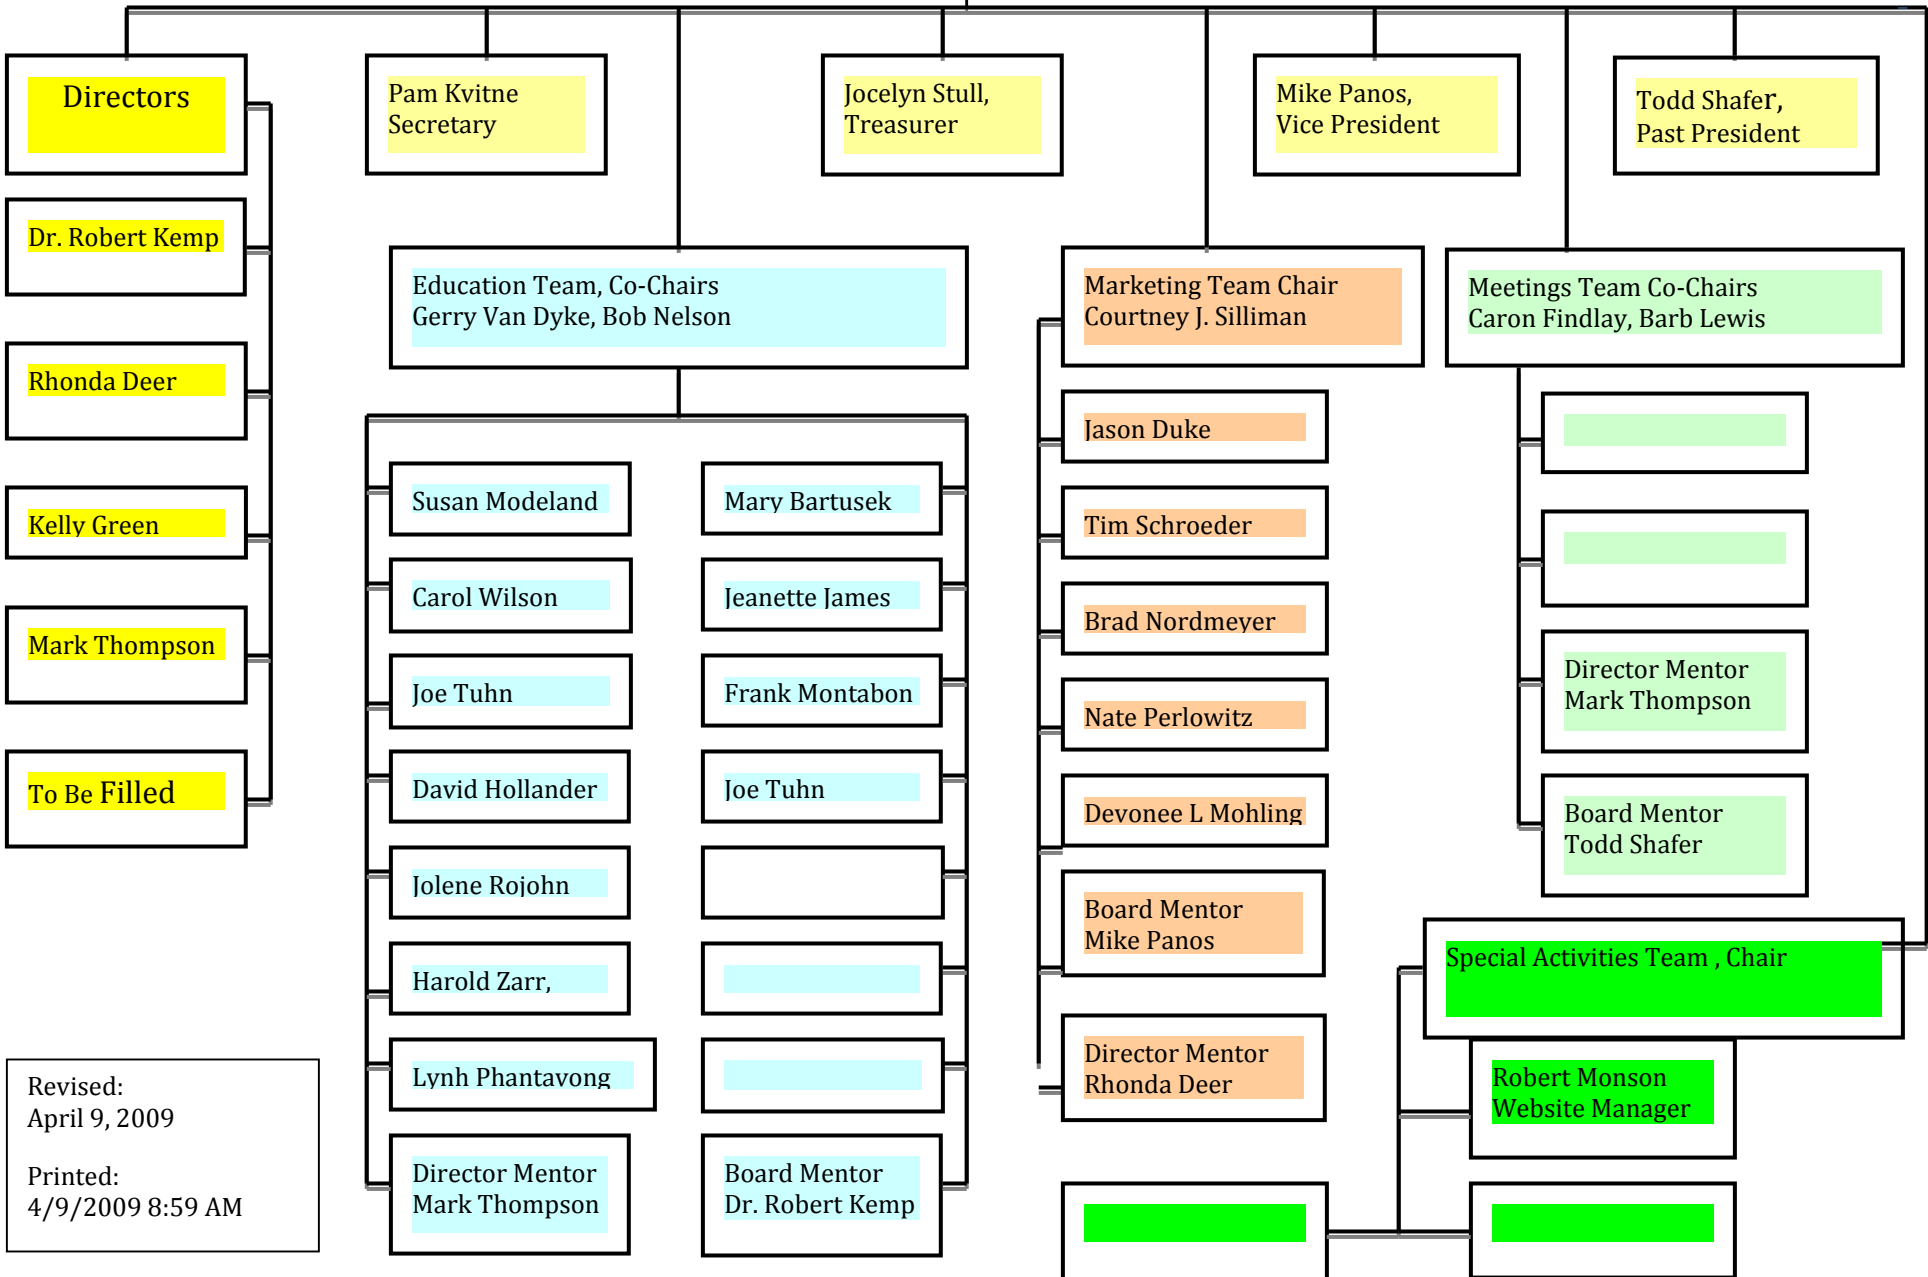

Administration Team

ISM-CI Organization Chart, 2009
Deb Swartzendruber, President

Executive Committee

Revised:
April 9, 2009

Printed:
4/9/2009 8:59 AM

ISM-CI Organizational Chart for 2009